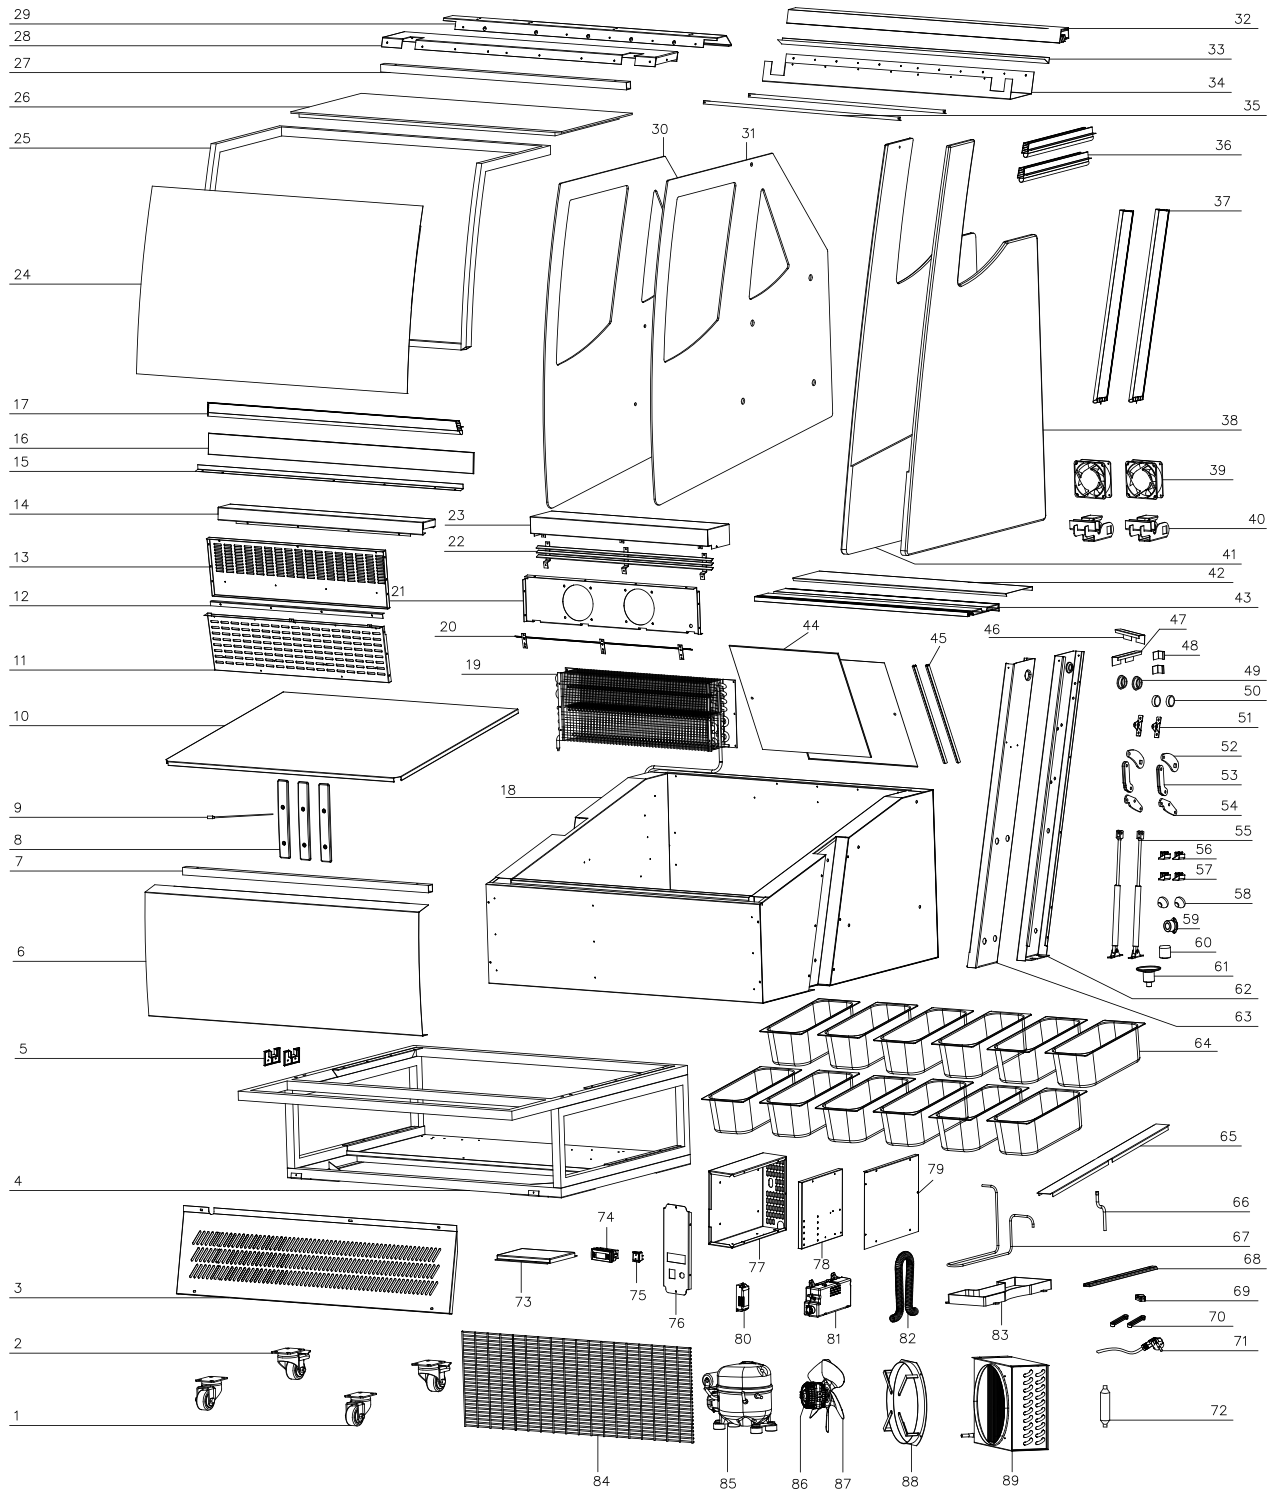

Parts Breakdown

Model FR-CN-1200-D 43118

Parts Breakdown

Model FR-CN-1200-D 43118

Item No.	Description	Position	Item No.	Description	Position	Item No.	Description	Position
79763	Swivel Front Castor without Brake for 43118	1	62869	Right Glass for 43118	31	62899	Sewer Joints Large for 43118	61
71042	Rear Swivel Castor with Brake for 43118	2	62870	On the Beam for 43118	32	62900	Right Column for 43118	62
62841	Before the Wind Board for 43118	3	62871	Door Seal On for 43118	33	62901	Left Column for 43118	63
62842	Base for 43118	4	62872	Rocker Under the Cover for 43118	34	62902	Ice Cream Pan 360x165x120mm for 43118	64
62843	Crosspiece Support for 43118	5	62873	LED Light for 43118	35	62903	Middle Bar for 43118	65
62844	Front Decorative Panels for 43118	6	62874	Door Seal-1 for 43118	36	62904	Return Air Tube for 43118	66
62845	Crossed Square Tube for 43118	7	62875	Door Seal-2 for 43118	37	62905	High Pressure Pipe for 43118	67
62846	Front Decorative Panels Supporting Item for 43118	8	62876	Right Trim Plate for 43118	38	62906	Slide Rails for 43118	68
62847	Waterproof Power Cord for 43118	9	62877	Evaporator Fan for 43118	39	62907	Pressure Plate for 43118	69
62848	Ice Cream Barrels Floor for 43118	10	62878	Rocker Arm for 43118	40	62908	High Pressure Pipe Block for 43118	70
62849	Front Bucket Fixed Plate for 43118	11	62879	Left Trim Plate for 43118	41	62909	Power Cable for 43118	71
62850	Front Bucket Baffle Fixed Strip for 43118	12	62880	Rear Beam Cover for 43118	42	30624	Dry Filter for 43118	72
62851	Back Bucket Fixed Plate for 43118	13	62881	Rear Beam for 43118	43	62910	Compressor Fixing Plate for 43118	73
62852	Front Baffle for 43118	14	62882	Door Glass for 43118	44	62911	Thermostat for 43118	74
62853	Front Baffle Glass Fixing Strip for 43118	15	62883	Type A Seal for 43118	45	62912	Switch for 43118	75
62854	Glass Baffle for 43118	16	62884	Top Left Decorative Plate Fixture for 43118	46	62913	Temperature Control Panel for 43118	76
62855	Door Seal-3 for 43118	17	62885	Top Right Decorative Plate Fixture for 43118	47	62914	Power Control Box for 43118	77
62856	Foam Bucket for 43118	18	62886	Rear Decorative Plate Fixture for 43118	48	62915	Power Box Base for 43118	78
62857	Evaporator for 43118	19	62887	Bushings for 43118	49	62916	Power Box Cover for 43118	79
62858	Forward Air Outlet for 43118	20	62888	Bearing for 43118	50	60145	#6 Driver for 43118	80
62859	Evaporator Fan Fixing Plate for 43118	21	62889	Pole Head for 43118	51	62917	Motherboard Fixing Box for 43118	81
62860	After the Outlet for 43118	22	62890	On the Hinge for 43118	52	62918	Bellows for 43118	82
62861	Back Baffle for 43118	23	62891	In the Hinge for 43118	53	62919	Water Box for 43118	83
62862	Front Glass for 43118	24	62892	Under the Hinge for 43118	54	62920	Net Cover for 43118	84
62863	Front Door Frame for 43118	25	62893	Gas Spring for 43118	55	62921	Compressor for 43118	85
62864	Top Glass for 43118	26	62894	Front Door Frame Left Corner for 43118	56	62922	Condenser Motor for 43118	86
62865	Rocker Square Tube for 43118	27	62895	Front Door Frame Right Corner for 43118	57	62923	Leaves for 43118	87
62866	Rocker Cover Plate for 43118	28	62896	Door Handle for 43118	58	62924	Flange for 43118	88
62867	Curtain Fixed Plate for 43118	29	62897	Waterproof Thermostat/Defrost Termination Switch for 43118	59	62925	Condenser for 43118	89
62868	Left Glass for 43118	30	62898	Sewer Joints are Small for 43118	60			